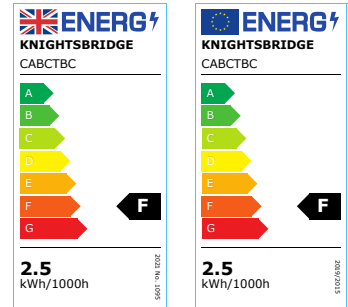

### CABCTBC

230V 2W LED Under Cabinet Light with Adjustable CCT - Brushed Chrome

[www.mlaccessories.co.uk](http://www.mlaccessories.co.uk)

MLA PART CODE	CABCTBC
DESCRIPTION	230V 2W LED Under Cabinet Light with Adjustable CCT - Brushed Chrome
NET WEIGHT (KG)	0.178
FINISH	Brushed Chrome
DIFFUSER	Clear
DIMENSIONS (MM)	Diameter - 73 Projection - 30 Recessed Depth - 25 Minimum Void - 50
CUT-OUT (MM)	Cut-out Diameter - 58
CONSTRUCTION	Construction - Pressed steel Construction 2 - & polycarbonate
CLASS	II
IP RATING	IP20
WATTAGE (W)	2.5
LAMP TECHNOLOGY	SMD LED
LAMP INCLUDED	Yes
LUMENS (LM)	135/140/135
LUMENS LIGHT SOURCE ONLY (LM)	235
LUMEN TOLERANCE	5%
EFFICACY (LM/W)	101.87
CIRCUIT WATTAGE (W)	2.33
CCT	3000/4000/5000K
LIGHT COLOUR	CCT
CRI	>80
SDCM	<6
RUNNING CURRENT (A)	0.020
SVM	0.001
PST-LM	0.014
BEAM ANGLE (DEGREES)	115